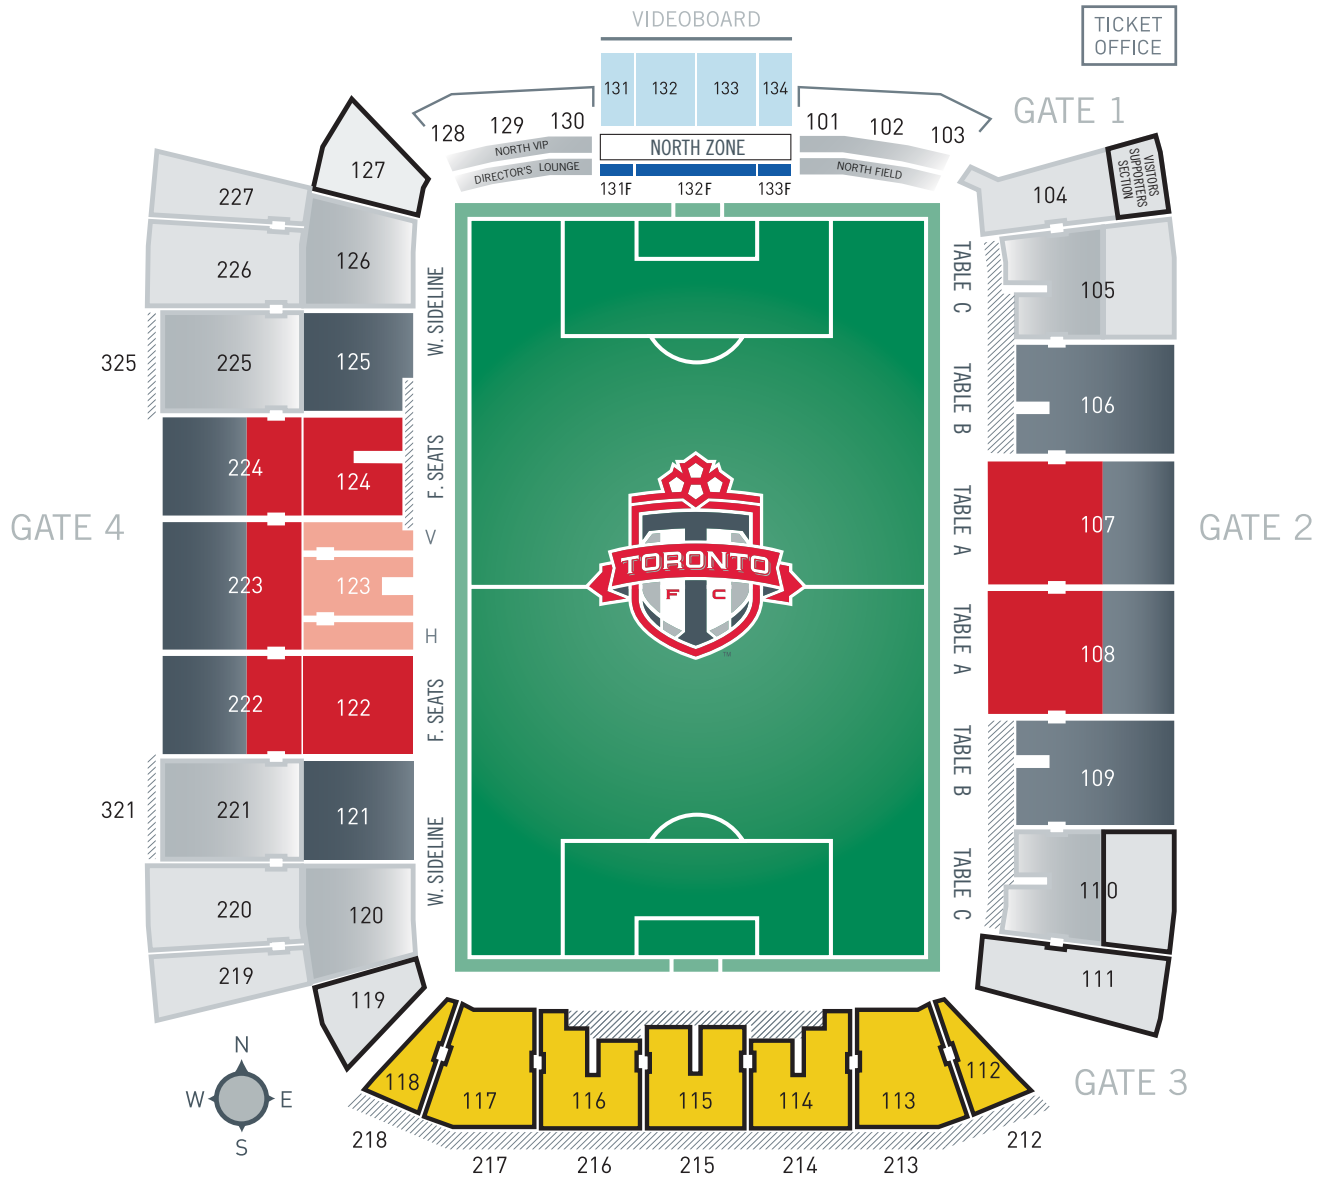

TOTTENHAM HOTSPUR SEASON SEAT HOLDER PRICES

STADIUM SEATING

SSH PRICE

YELLOW	L GREY	M GREY	L BLUE	D GREY	D BLUE	RED	CLUB†
\$20	\$25	\$45	\$51	\$59	\$84	\$90	\$117

DENOTES ACCESSIBLE SEATING Price matched to colour section.

DENOTES SUPPORTER SECTION Seat Holders in these sections will be permitted to stand persistently throughout matches, as well as use pre-approved flags, banners and drums. For those who would like to sit in these sections, it's important to understand that their view may be obstructed during the match.